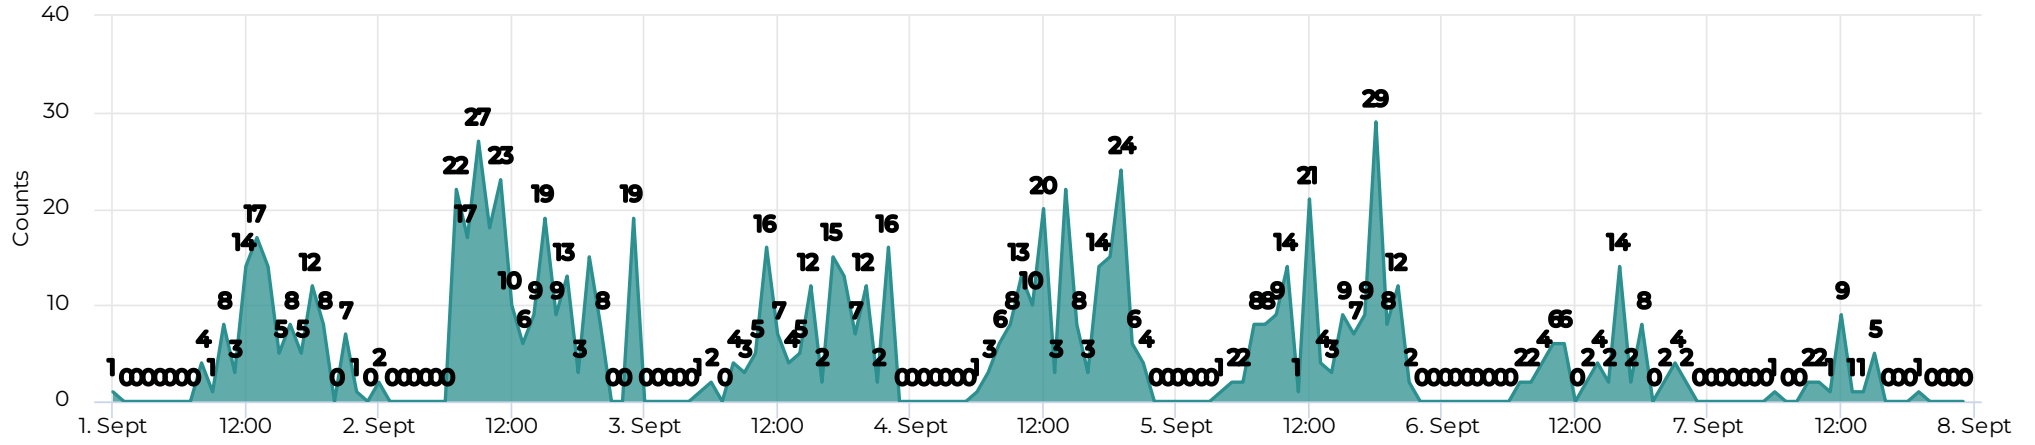

Haileybury Waterfront

October 25, 2023 → October 24, 2024

Hourly Count

📅 2024-09-01 → 2024-09-07