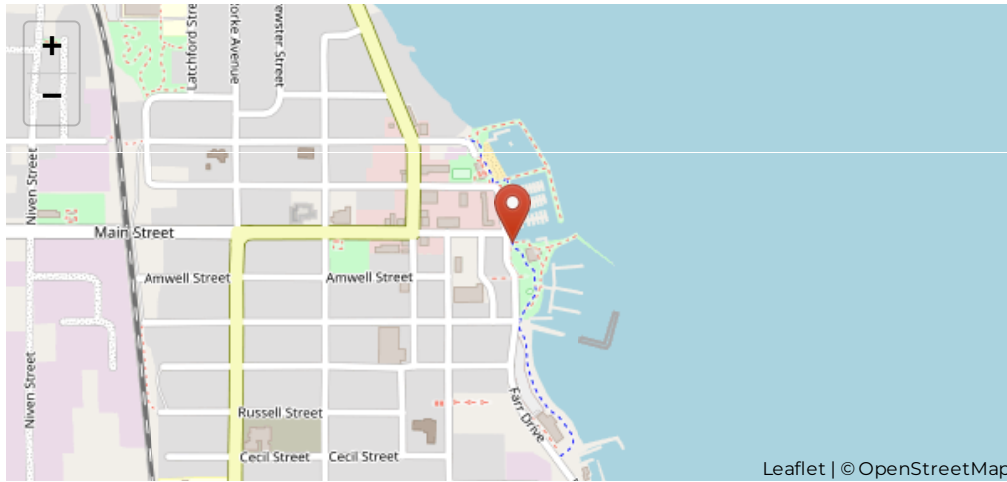

## Key Summary Data

📅 2024-09-24 → 2024-10-24

Site	Total ▼	Daily Average	Average week days	Average weekend traffic	Daily Median	Peak Day
Stato Trail - NL Waterfront (Montgomery Ave.)	5,392	245	217	319	249	Sun Sep 29, 20
Haileybury Waterfront	2,164	98	83	139	85	Fri Sep 27, 20

## Haileybury Location

## New Liskeard Location