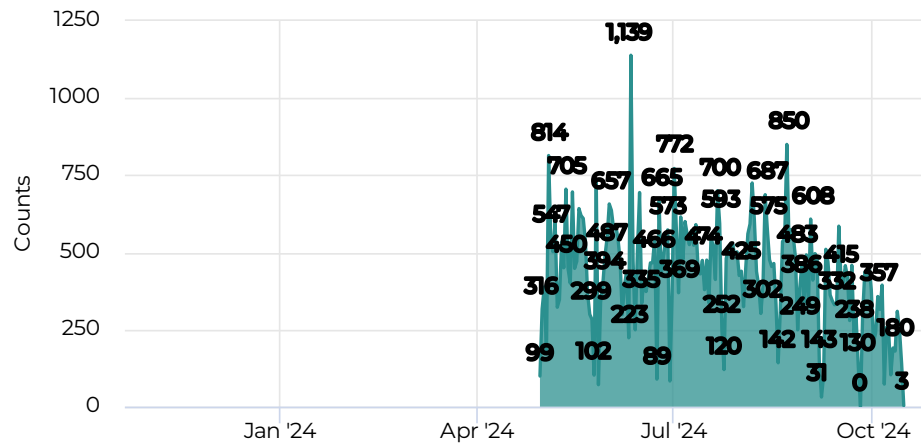

Daily traffic

📅 2023-10-25 → 2024-10-24