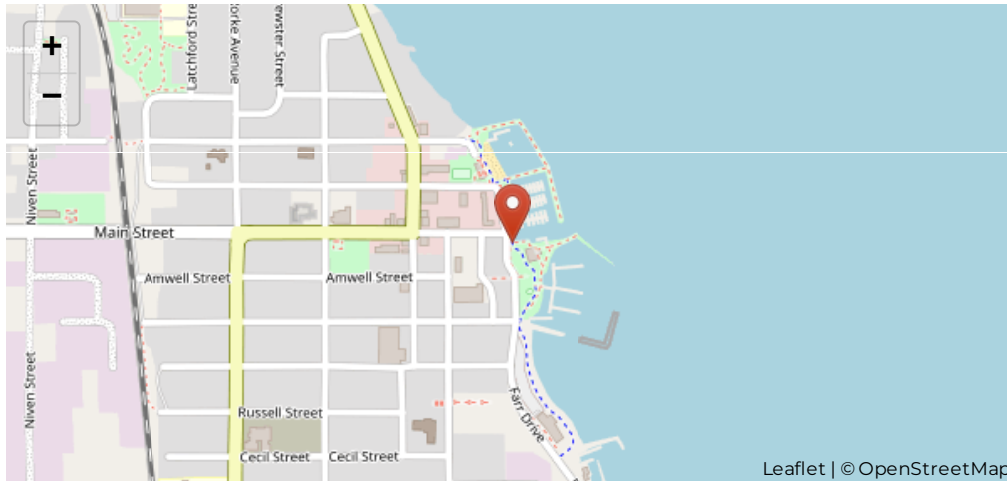

## Key Figures Summary

📅 2024-01-01 → 2024-10-24

Site	Total ▼	Daily Average	Average week days	Average weekend traffic	Daily Median	Peak Day
Stato Trail - NL Waterfront (Montgomery Ave.)	72,240	427	425	434	447	Tue Jun 11, 202
Haileybury Waterfront	33,448	116	111	128	102	Mon Jul 1, 202

## Haileybury Location

## New Liskeard Location