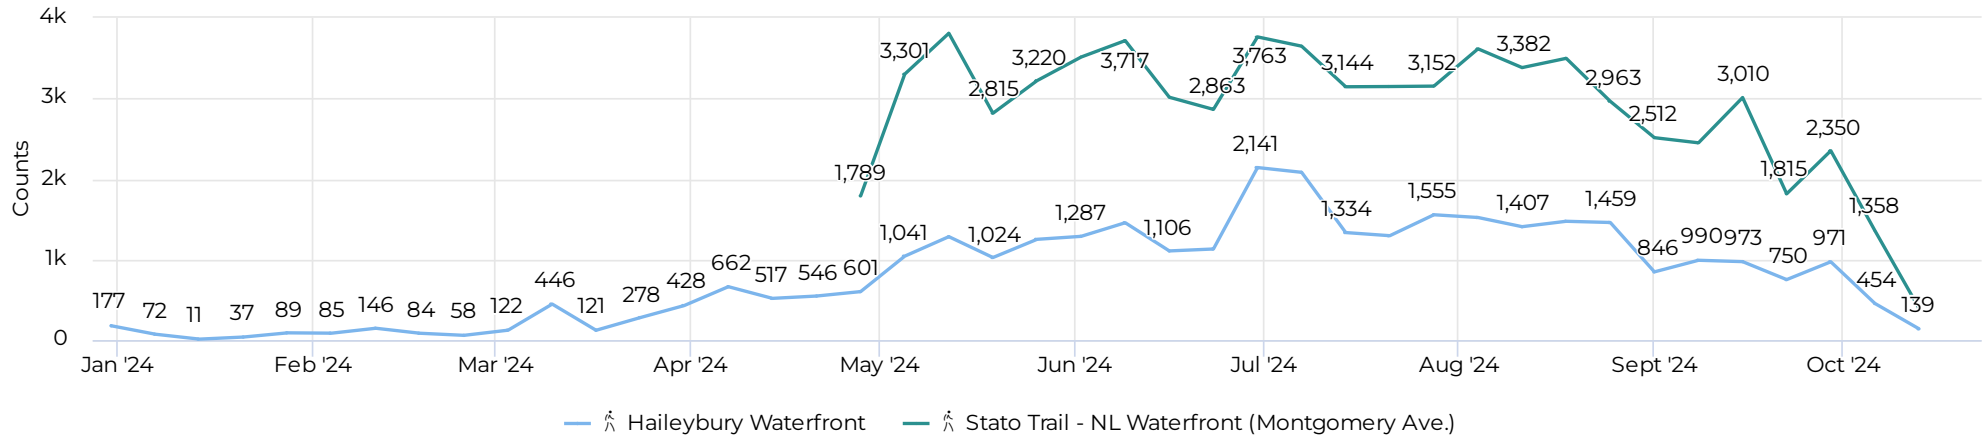

City of Temiskaming Shores Year-to-Date

January 1, 2024 → October 24, 2024

Two Site Weekly Comparison (YTD)

Total (YTD)

Total
105,688

Median (YTD)

Daily Median
339