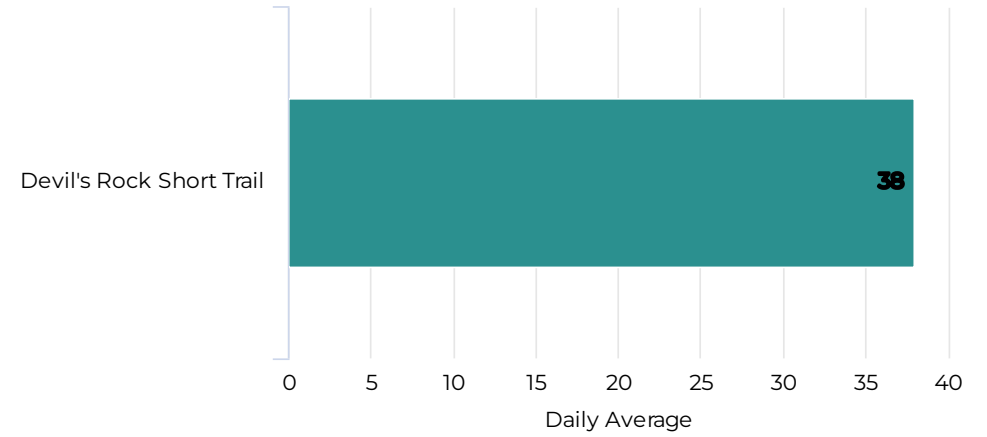

Daily Average

📅 2023-10-25 → 2024-10-24