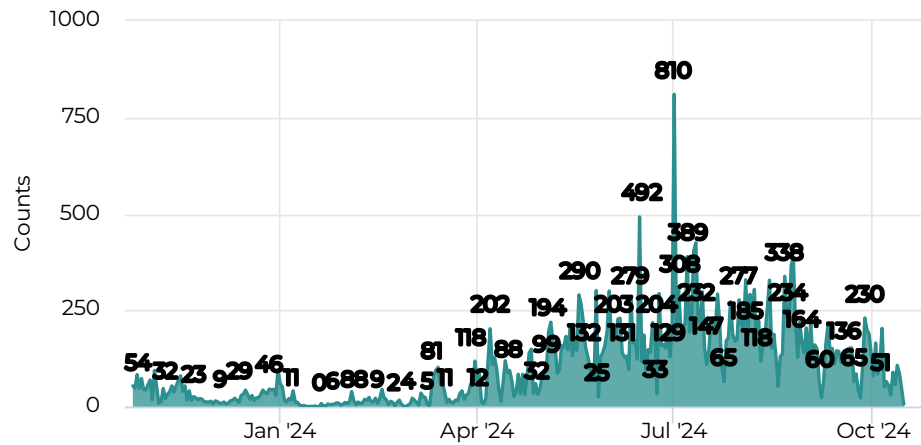

Daily traffic

2023-10-25 → 2024-10-24