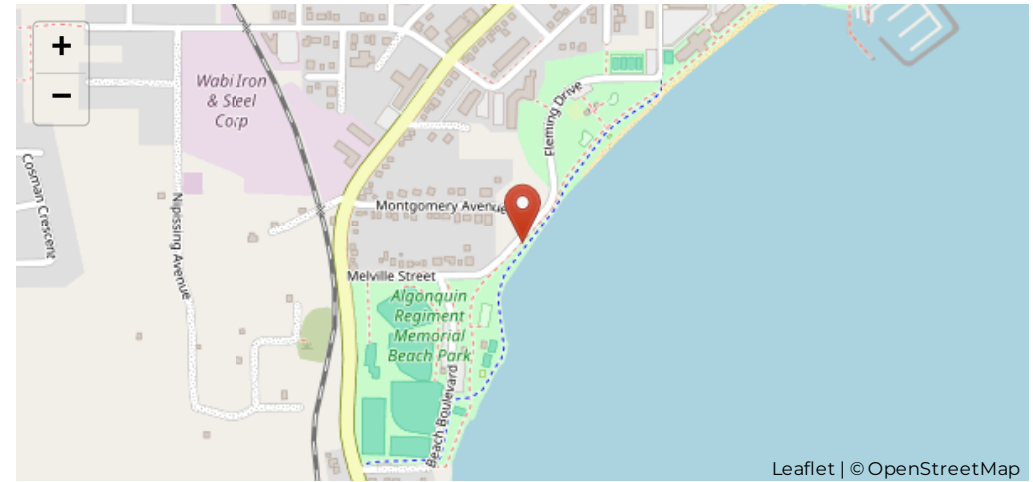

## Key Summary Data

📅 2024-09-24 → 2024-10-24

Site	Total ▼	Daily Average	Average week days	Average weekend traffic	Daily Median	Peak Day
Stato Trail - NL Waterfront (Montgomery Ave.)	5,392	245	217	319	249	Sun Sep 29, 20
Haileybury Waterfront	2,164	98	83	139	85	Fri Sep 27, 20

## Haileybury Location

## New Liskeard Location