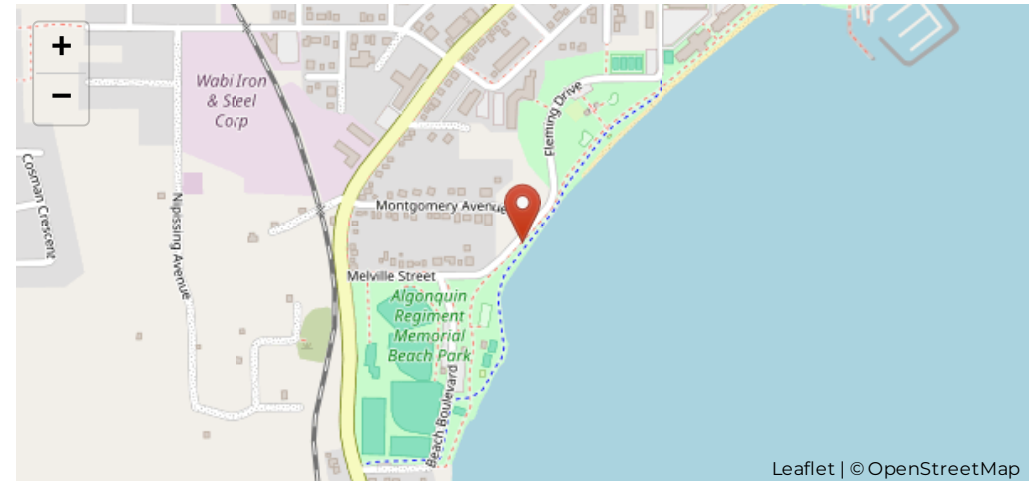

## Key Figures Summary

📅 2024-01-01 → 2024-10-24

Site	Total ▼	Daily Average	Average week days	Average weekend traffic	Daily Median	Peak Day
Stato Trail - NL Waterfront (Montgomery Ave.)	72,240	427	425	434	447	Tue Jun 11, 202
Haileybury Waterfront	33,448	116	111	128	102	Mon Jul 1, 202

## Haileybury Location

## New Liskeard Location