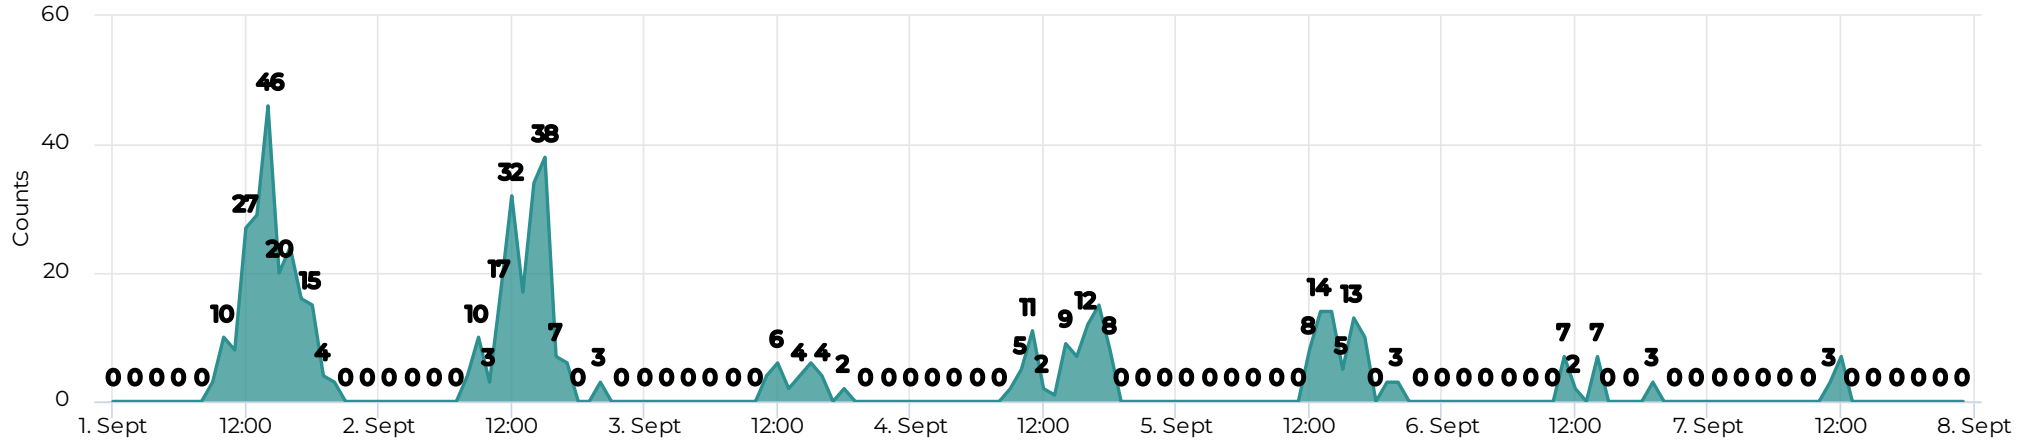

Devil's Rock Short Trail

October 25, 2023 → October 24, 2024

Hourly Count

📅 2024-09-01 → 2024-09-07