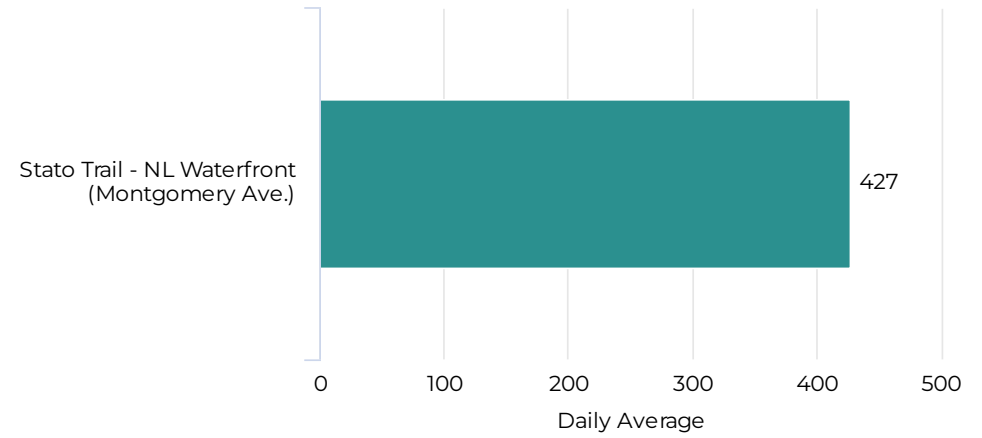

Daily Average

📅 2023-10-25 → 2024-10-24