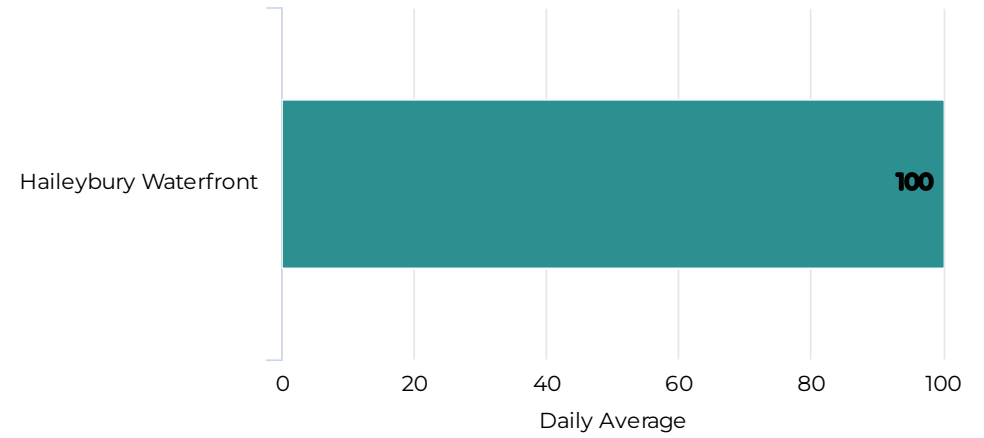

Daily Average

2023-10-25 → 2024-10-24