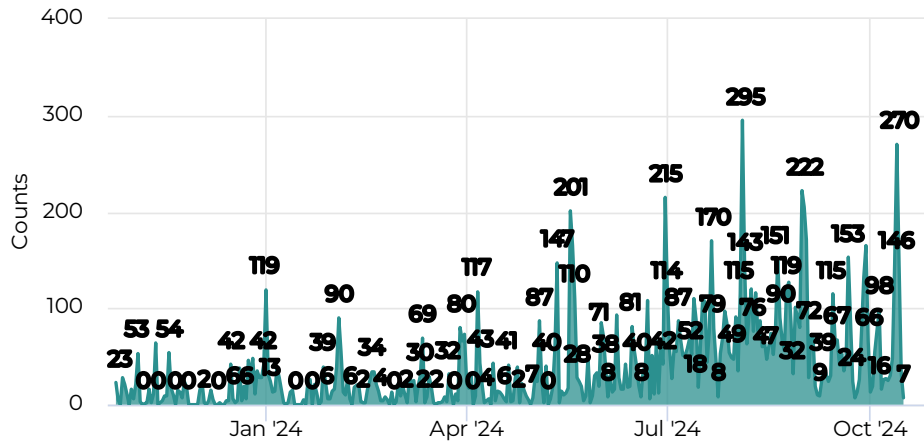

## Location

## Daily Average

📅 2023-10-25 → 2024-10-24

## Daily traffic

📅 2023-10-25 → 2024-10-24