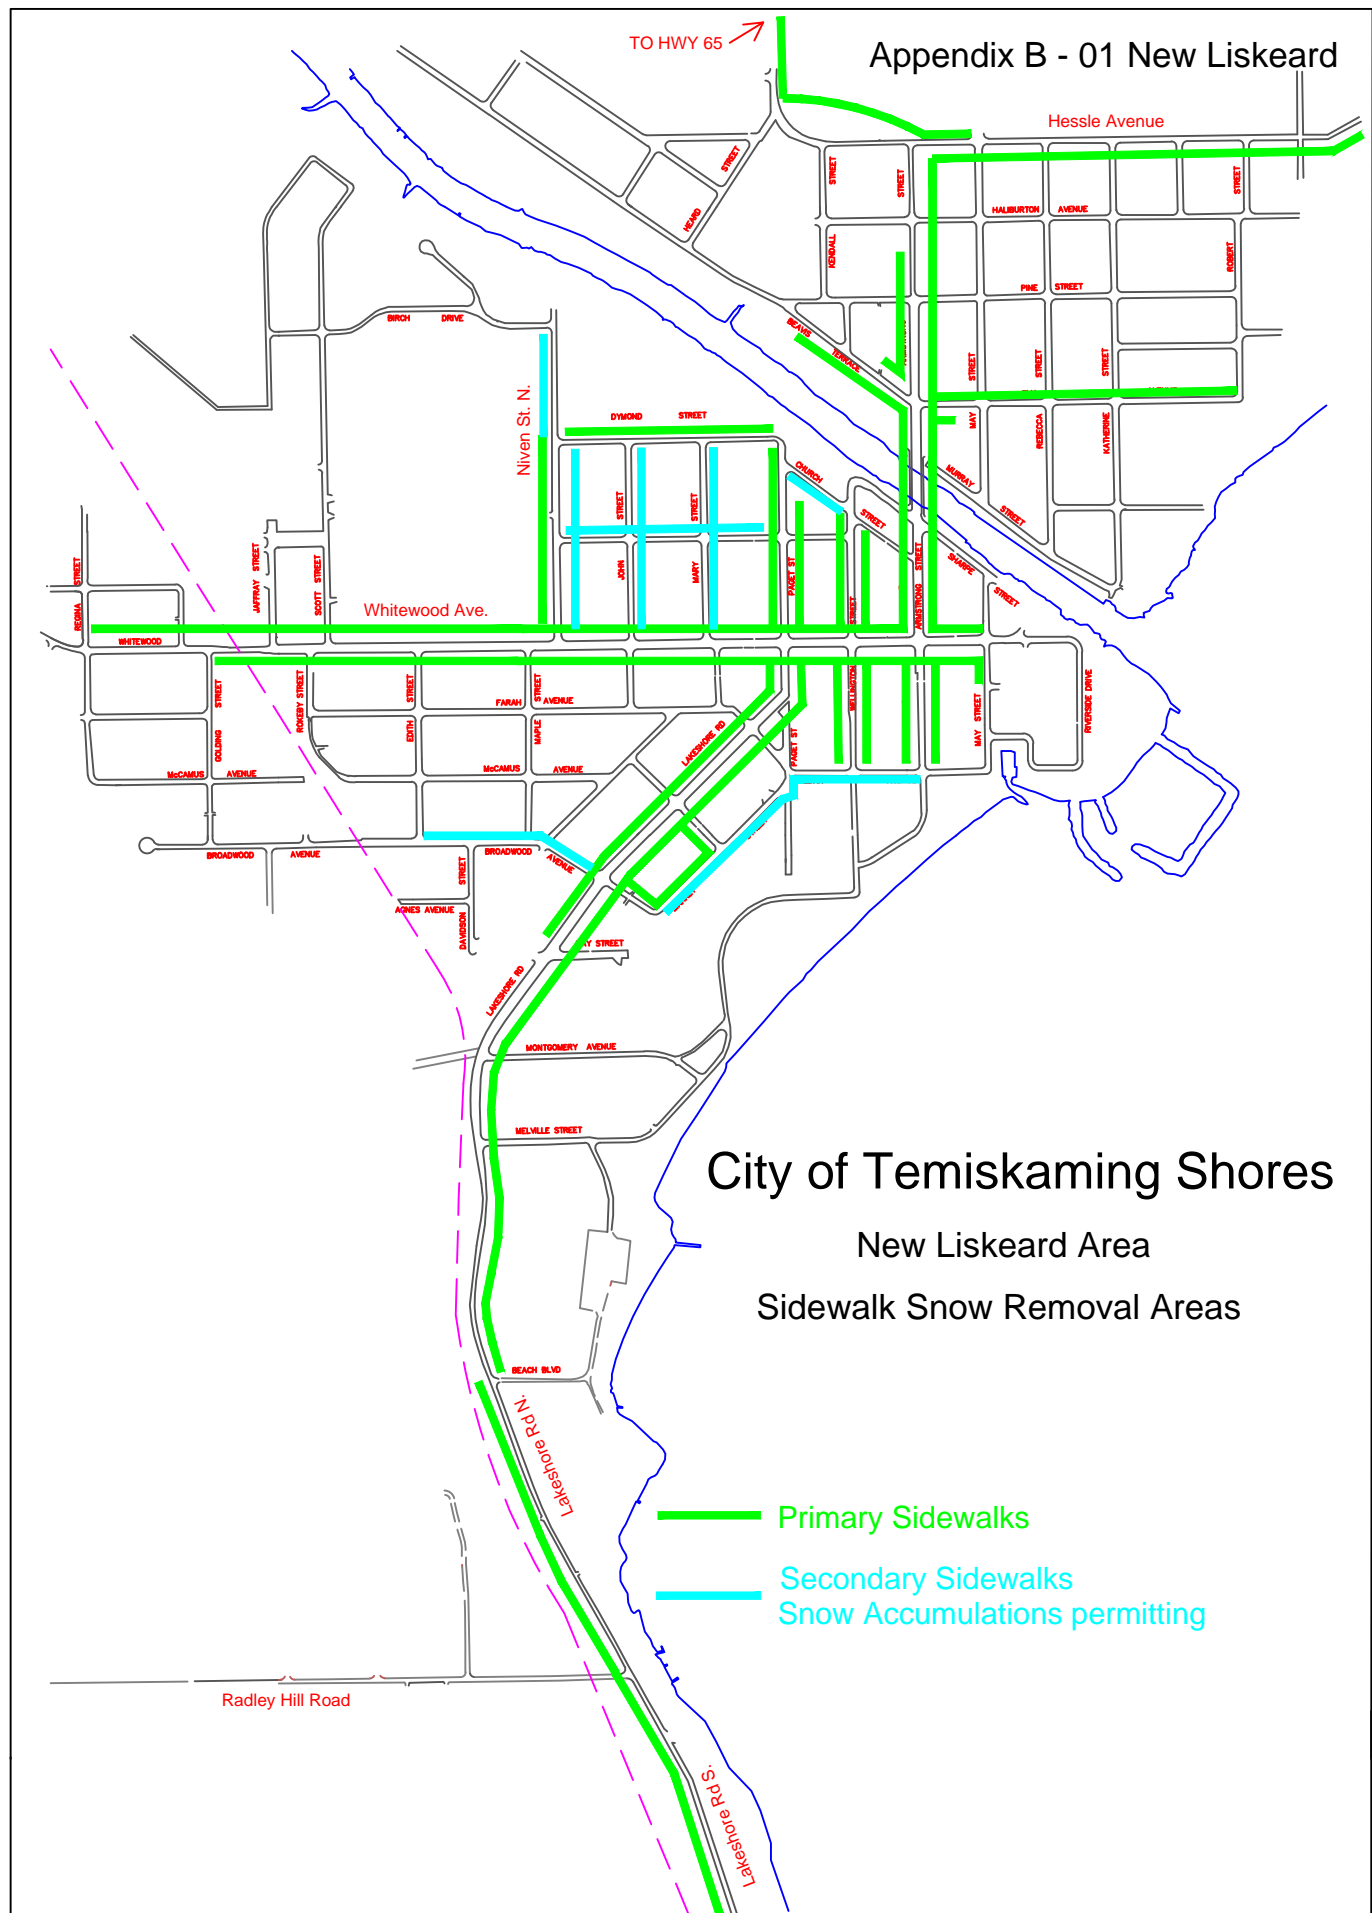

Appendix B - 01 New Liskeard

TO HWY 65

City of Temiskaming Shores

New Liskeard Area

Sidewalk Snow Removal Areas

-  Primary Sidewalks
-  Secondary Sidewalks
Snow Accumulations permitting

Radley Hill Road

Lakeshore Rd N

Lakeshore Rd S